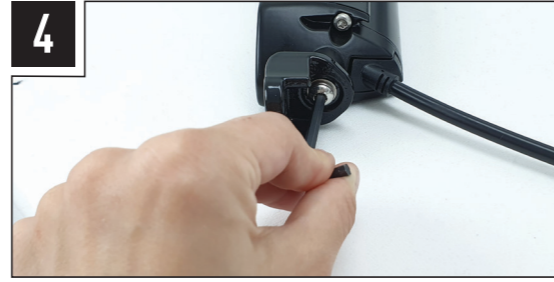

INSTALLATION PROCESS

Install should be completed with the grille left on the vehicle.