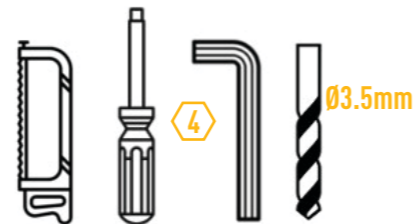

TOOLS REQUIRED