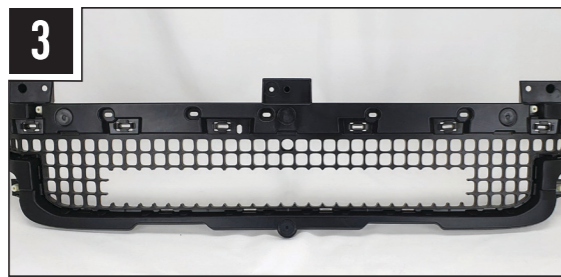

INSTALLATION PROCESS

Install should be completed with the grille left on the vehicle.