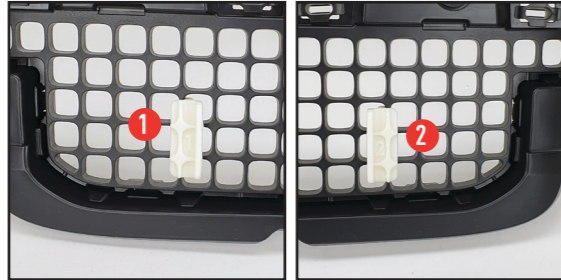

INSTALLATION PROCESS

Install should be completed with the grille left on the vehicle.