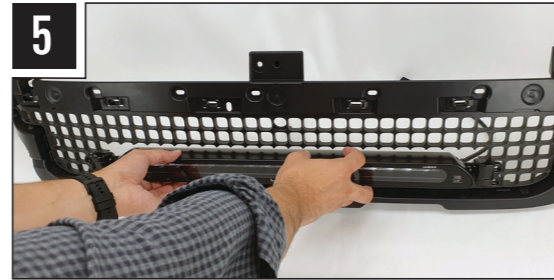

INSTALLATION PROCESS

Install should be completed with the grille left on the vehicle.