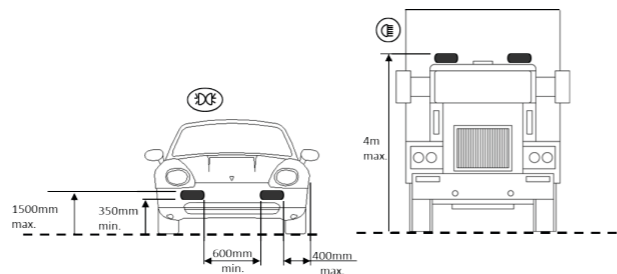

FORD RANGER (2019+)
GRILLE INTEGRATION KIT

UNIVERSAL ROOF MOUNTING
WITH AND WITHOUT ROOF RAILS

CAN INTERFACE
PLUS CONTACTLESS READER

FITTING INFORMATION

EN Lamps with integrated Position light may need to be positioned according to the above sketch. If an additional pair of position lights is not permitted (e.g. in Switzerland, Austria), the position light should be disconnected. The legal regulations in individual countries must be observed.