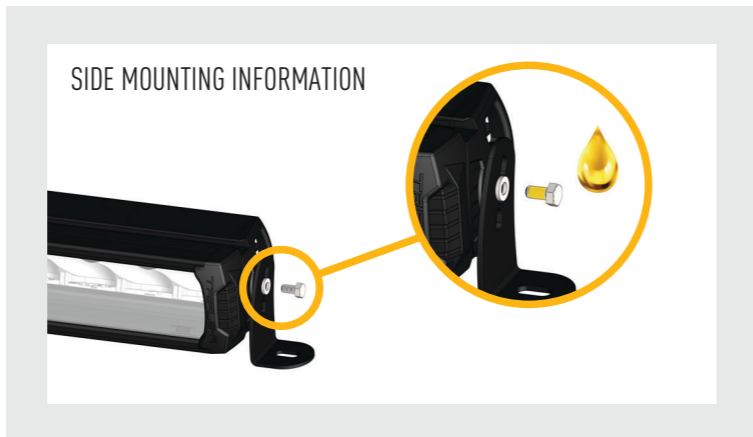

FORD RANGER (2019+)
GRILLE INTEGRATION KIT

UNIVERSAL ROOF MOUNTING
WITH AND WITHOUT ROOF RAILS

CAN INTERFACE
PLUS CONTACTLESS READER

FITTING INFORMATION

EN Lamps with integrated Position light may need to be positioned according to the above sketch. If an additional pair of position lights is not permitted (e.g. in Switzerland, Austria), the position light should be disconnected. The legal regulations in individual countries must be observed.