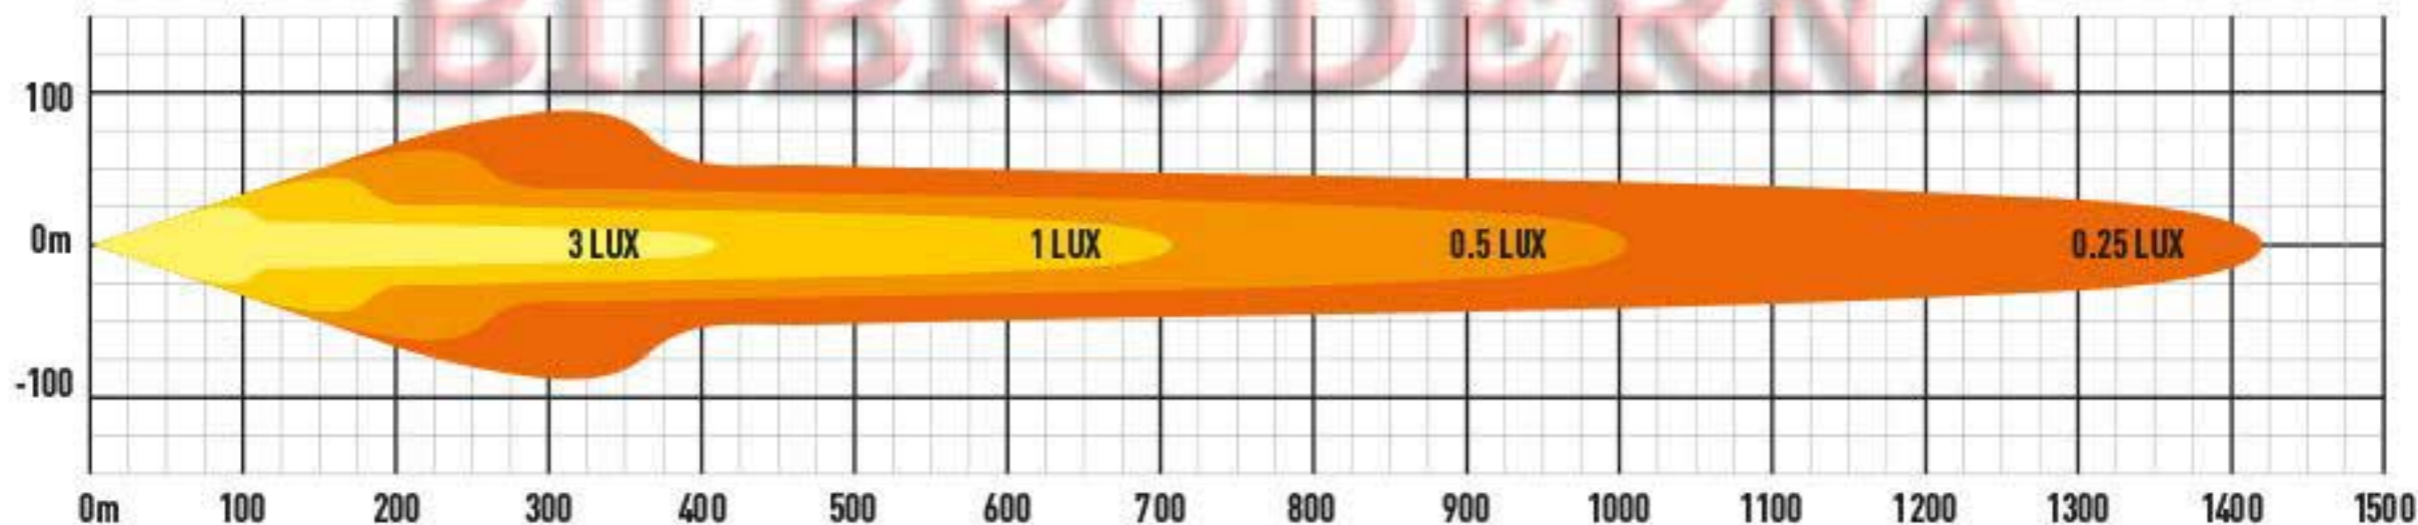

CARBON-6 (2019) SPOT

GENERATED FROM BSI LAMP PHOTOMETRIC TEST DATA: ON ROAD MEASUREMENT DATA

CARBON-6 (2019) SPOT – E-MARK COMPLIANT*

GENERATED FROM BSI LAMP PHOTOMETRIC TEST DATA: ON ROAD MEASUREMENT DATA

*E-MARK COMPLIANT MODE ACTIVATED VIA DASHBOARD CONTROLLER (SOLD SEPARATELY)

BILBRÖDERNA

CF-PA12 MATERIAL