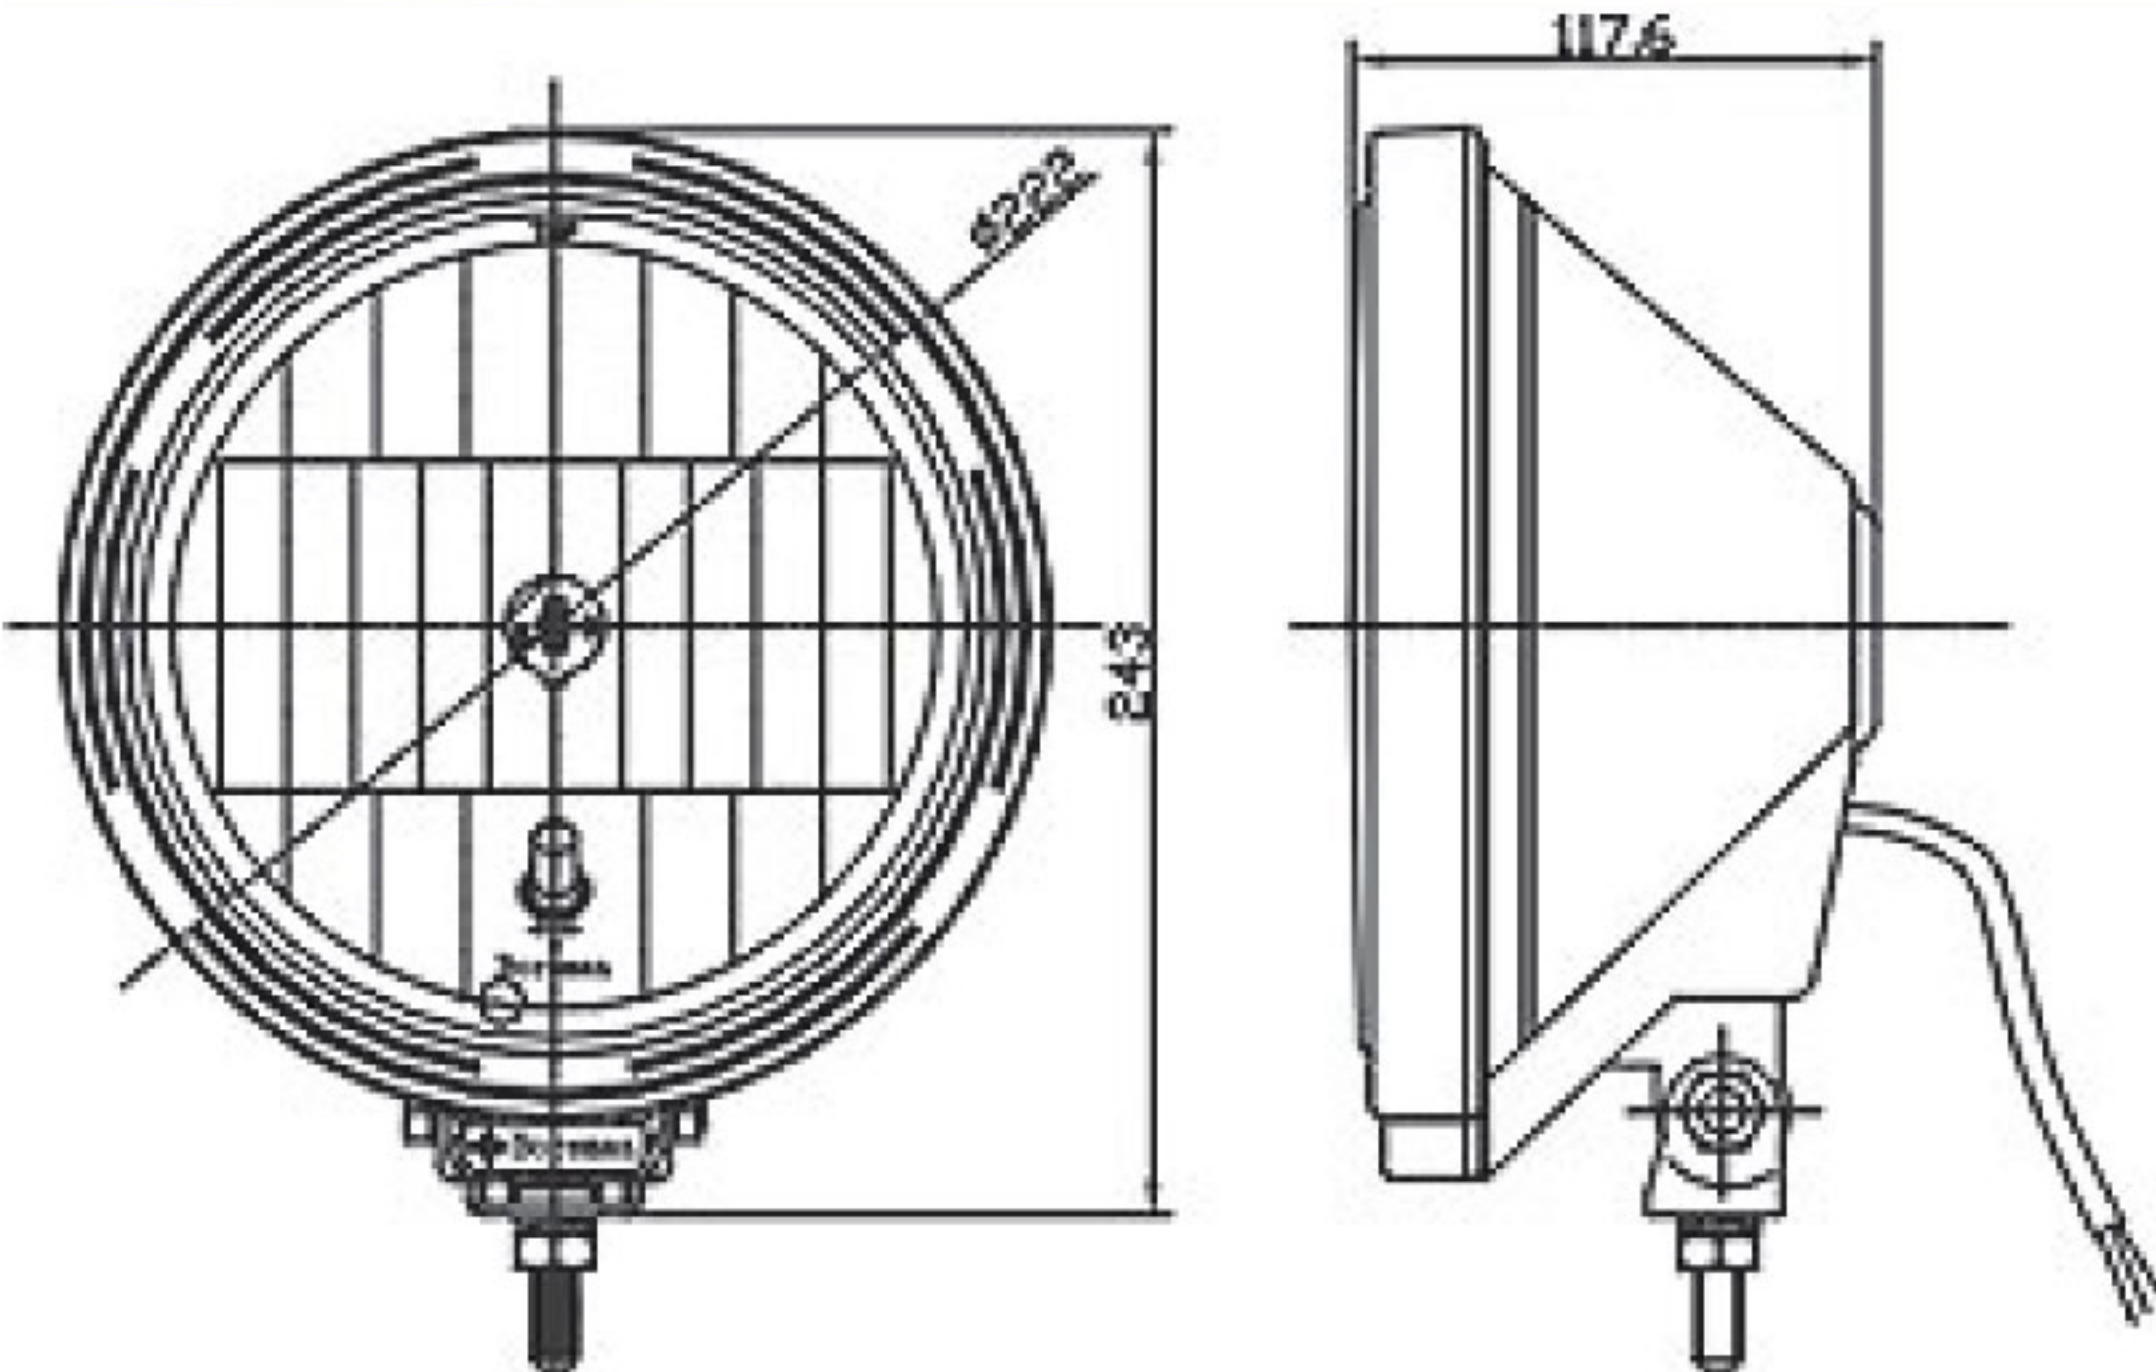

228mm ROUND SPOT LAMPS

- Hi-impact plastic housing & hardened glass lens
- Reinforced sheet metal reflector
- Advanced technology multi surface reflector
- With additional W5W bulb as Position lamp
- Changeable front frame
Grey for clear and green lens
Blue for blue lens
- Wide band beam pattern for greater vision and safer driving
- ECE Approved
- 1001-0400: 02 A 00 HR E9 17.5 1126
- Lens colour available with Clear and Blue
- Halogen bulbs
- Driving lamp - H1 24V 70W or H1 12V 55W
- Position lamp - 24V 5W or 12V 5W
- Packaging:
1001-00400 1pc/Colour box, 6pcs/Carton
1.84 cu'ft/7.0 kgs/carton

228mm round spot lamps

Part Number	Description
1001-0400B	24v Spot Lamp - Blue lens
1001-0400C	24v Spot Lamp - Clear lens
1001-0400G	24v Spot Lamp - Green lens
1001-0400B12	12v Spot Lamp - Blue lens
1001-0400C12	12v Spot Lamp - Clear lens
1001-0400G12	12v Spot Lamp - Green lens