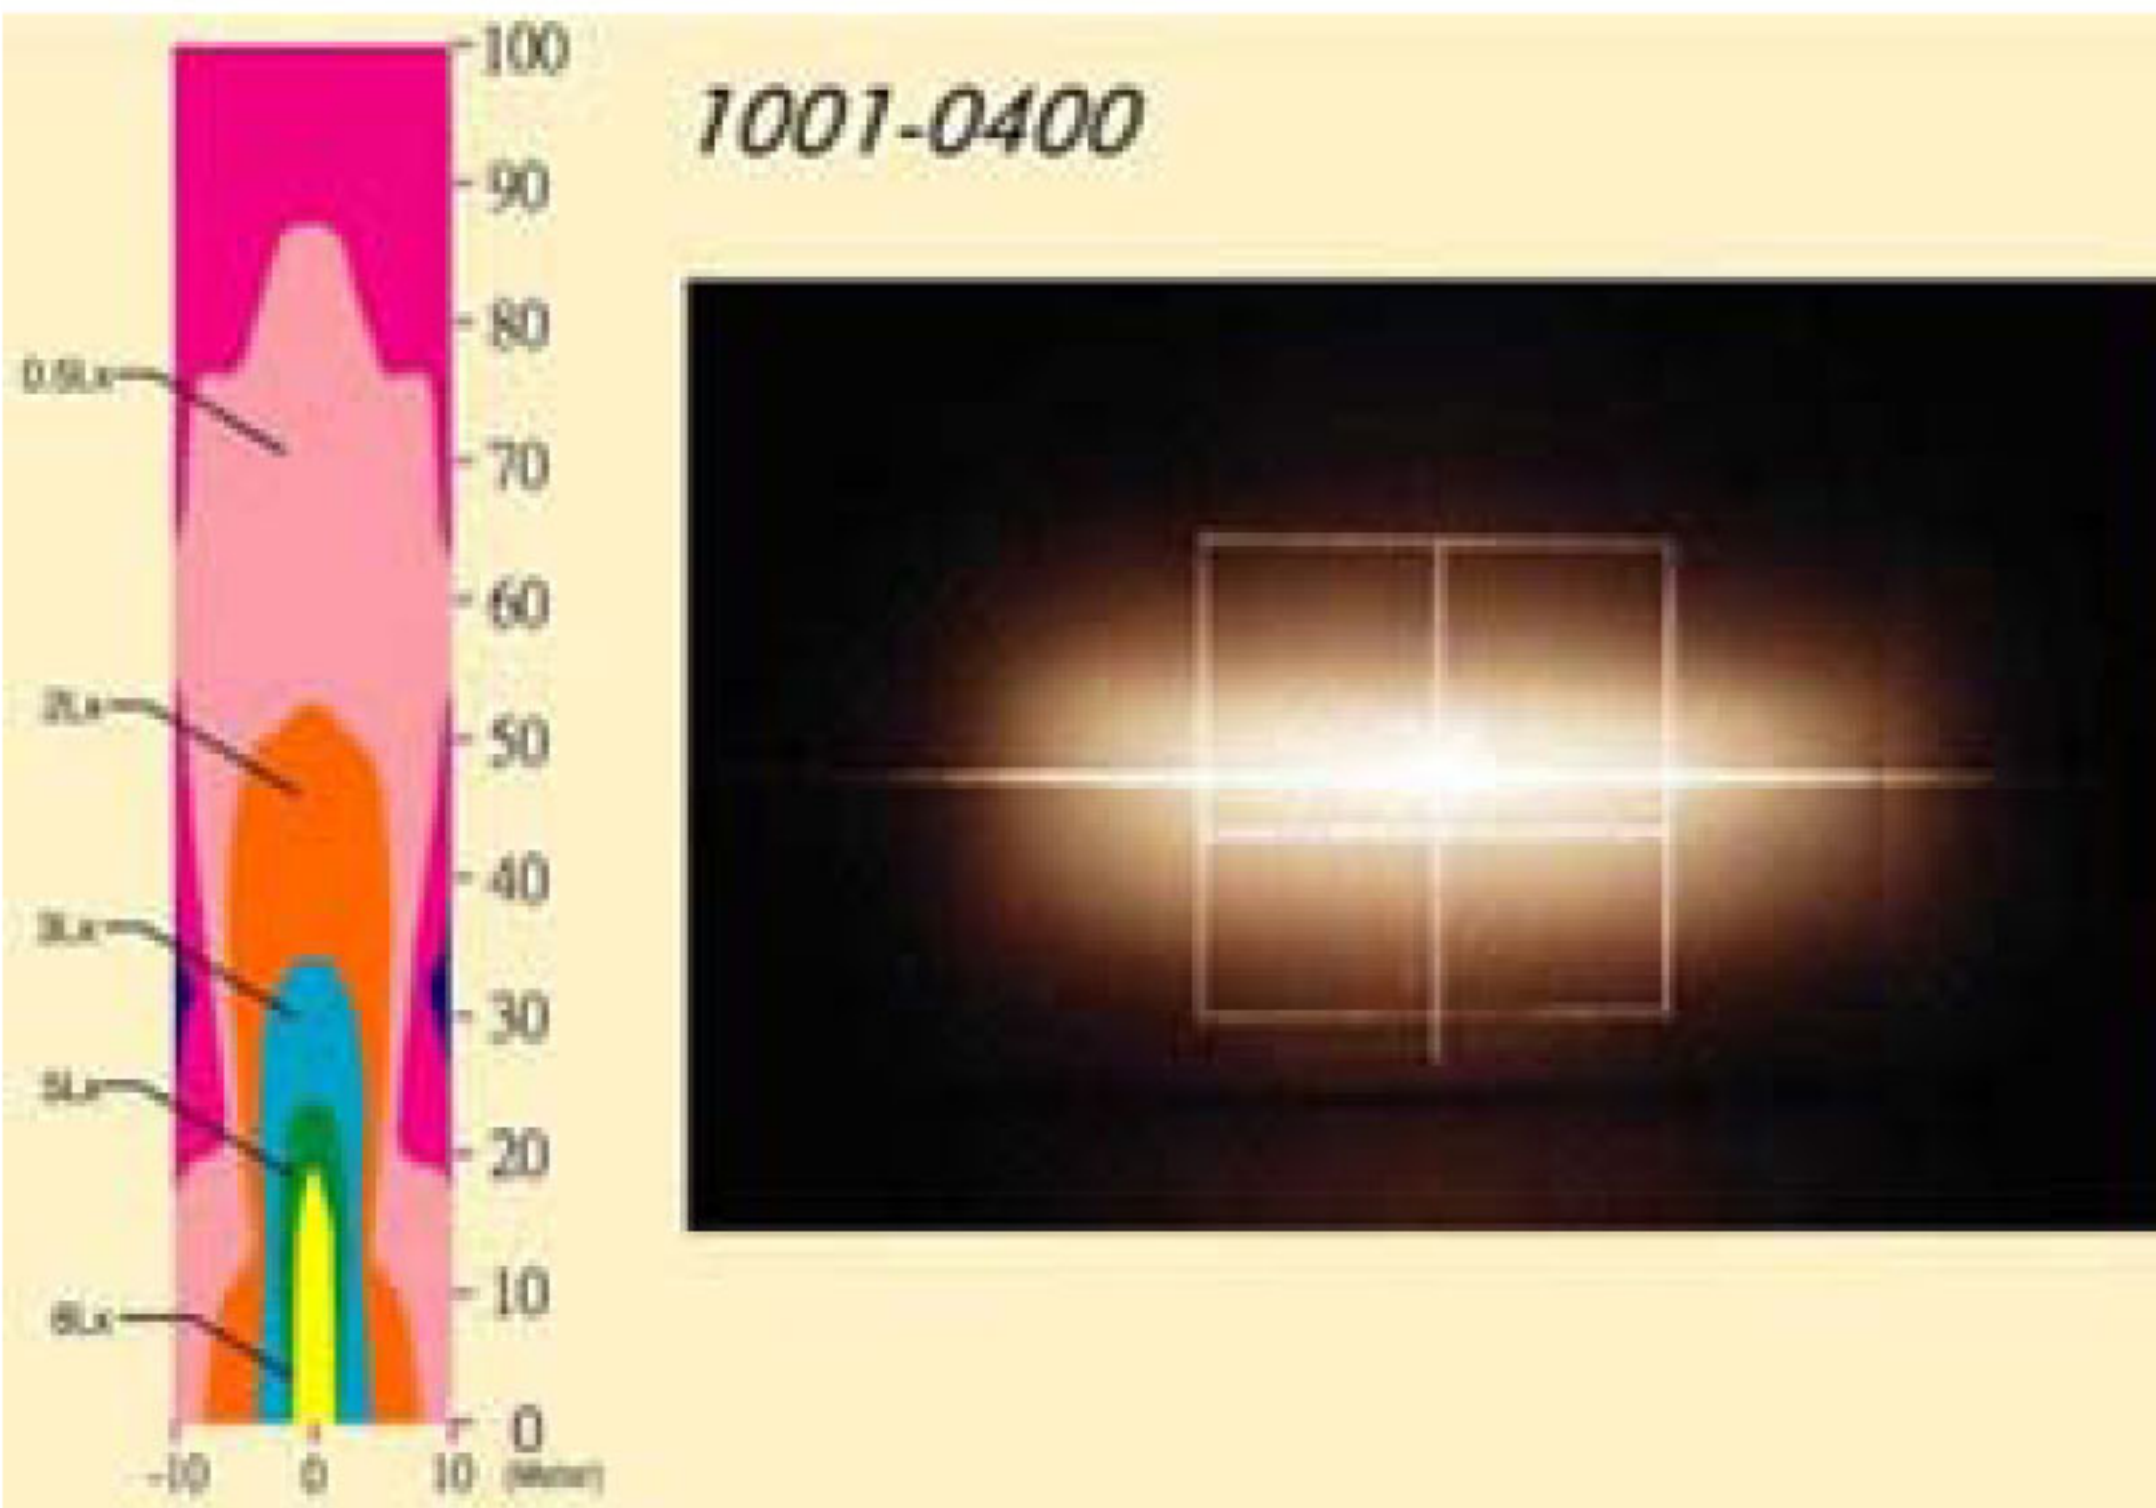

228mm ROUND SPOT LAMPS

- Hi-impact plastic housing & hardened glass lens
- Reinforced sheet metal reflector
- Advanced technology multi surface reflector
- With additional W5W bulb as Position lamp
- Changeable front frame
Grey for clear and green lens
Blue for blue lens
- Wide band beam pattern for greater vision and safer driving
- ECE Approved
- 1001-0400: 02 A 00 HR E9 17.5 1126
- Lens colour available with Clear and Blue
- Halogen bulbs
- Driving lamp - H1 24V 70W or H1 12V 55W
- Position lamp - 24V 5W or 12V 5W
- Packaging:
1001-00400 1pc/Colour box, 6pcs/Carton
1.84 cu'ft/7.0 kgs/carton

228mm round spot lamps

Part Number	Description
1001-0400B	24v Spot Lamp - Blue lens
1001-0400C	24v Spot Lamp - Clear lens
1001-0400G	24v Spot Lamp - Green lens
1001-0400B12	12v Spot Lamp - Blue lens
1001-0400C12	12v Spot Lamp - Clear lens
1001-0400G12	12v Spot Lamp - Green lens